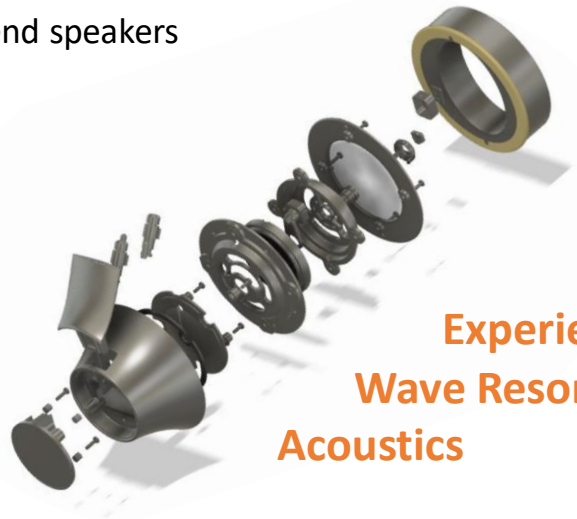

Specs

- Multiple ARM Cortex processors
- Type-C USB connector (with MicroUSB to Type-C)
- 450mAH lithium ion battery
- LED to indicate power & Bluetooth state
- Fold/Tilt/Swivel/Lock design
- Embossed Case, Cable with 3.5mm jack
- USB Li-Ion battery charger
- Up to 6 hours battery life if used continuously
- 3-Axis Accelerometer
- High end Codec
- Red Light Lasers
- Biometric sensors
- Microphone
- High end speakers